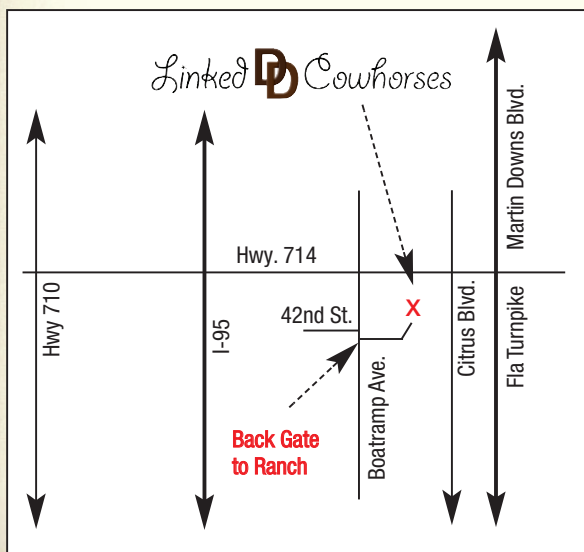

Saturday, December 2nd

Palm City, Florida

★ Ranch Sorting -1pm Sharp ★

All Levels HC - 45\$/ per ride - 100\$/10 teams added\$
Trophy Buckle to Hi-point in this class

New Order! → #10 Beginner Ranch Hand - 30\$/sorter - 20\$/gate
Prizes to first place team

RSNC Sanctioned-special sanctioning: 7 ride limit, pick one draw one or draw all. For information and rules, please go to www.rsnc.us. All Classes 1 go top 10 to finals, 50% payback, 60 sec clock. Must be RSNC member to compete. Sign up for RSNC free membership for 2016-2017. 3\$ sanctioning fee added to each ride is included in entry fee. **Flyer is subject to change.** Western Attire Required: Cowboy hats or NO hats. Western Shirt. No T-shirts.

**Please Use
Boatramp Road Entrance**

DEBBIE HENDRY

Home 772-781-4359

Cell 772-260-9502

ENTRANCE : 4181 Boatramp Rd., 1 Road West of Citrus Blvd. on Hwy 714